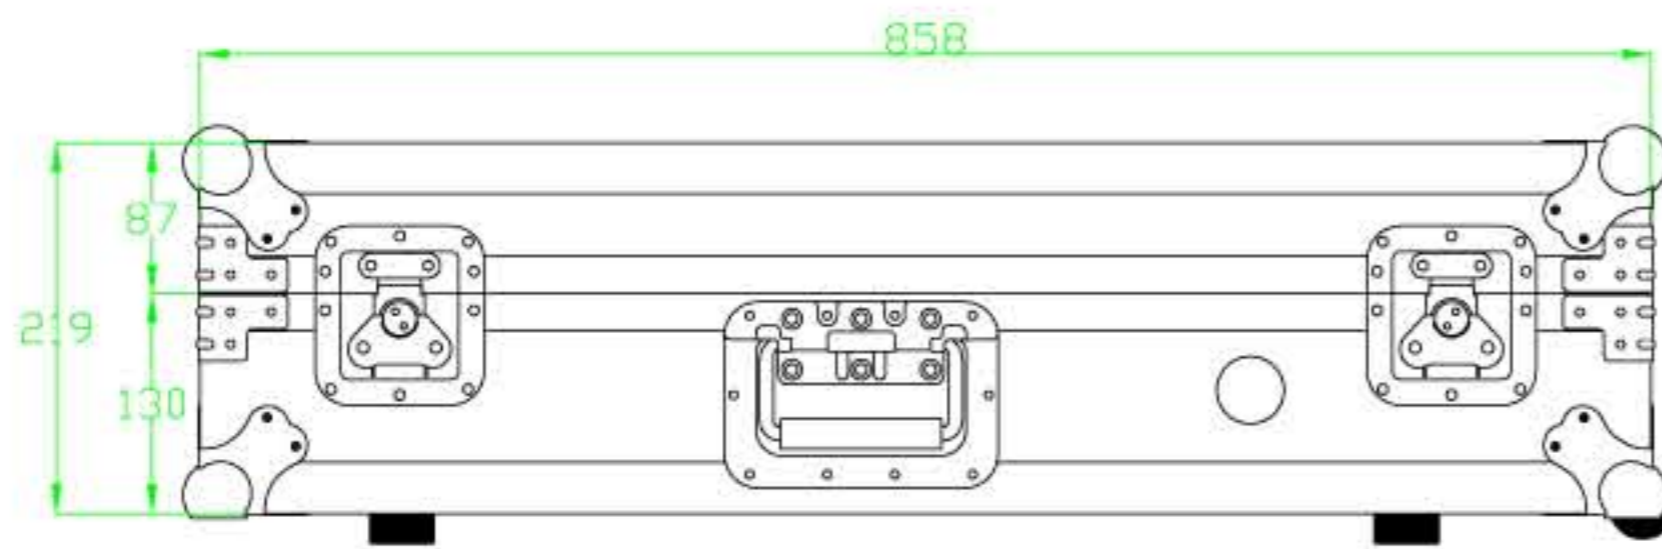

# CM-CDDJ100M10W

WWW.THECASEMAKERSCO.COM

BACK VIEW

inside view of base

A-A