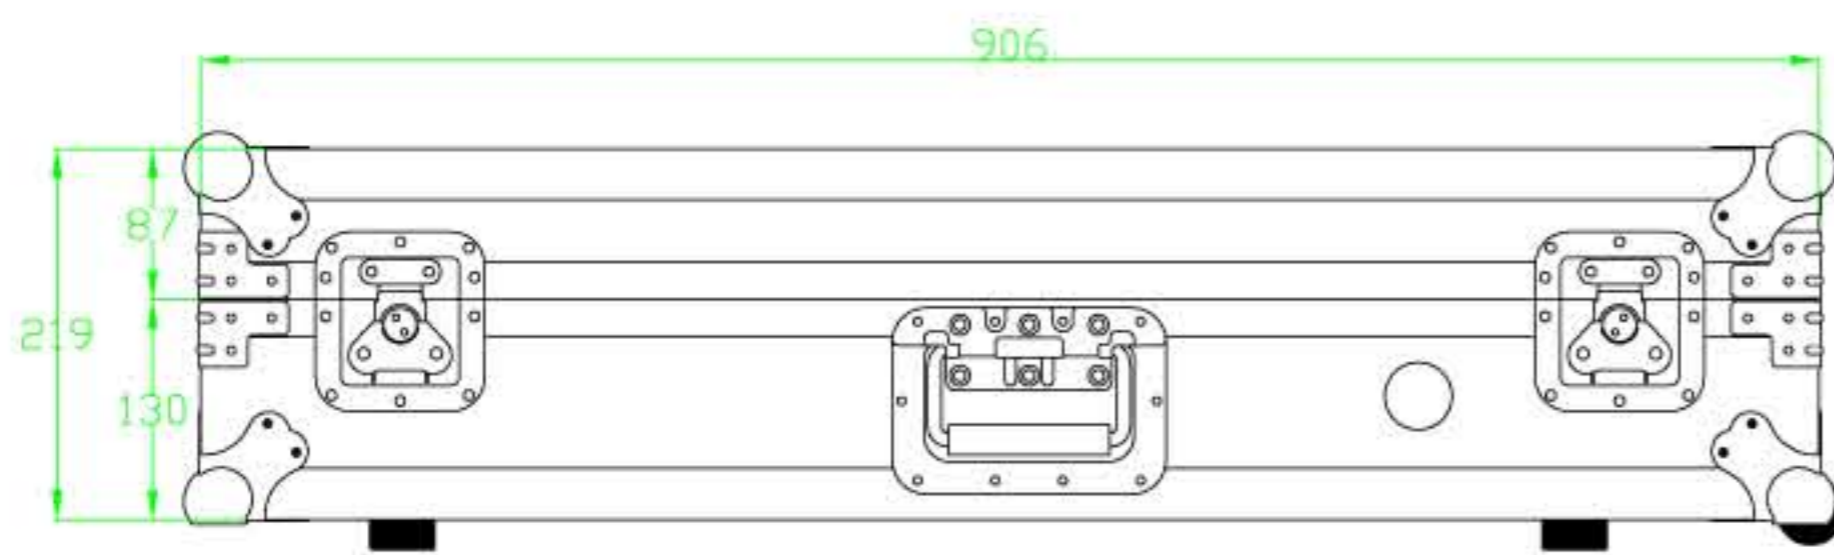

# CM-CDDJ100M12W

BACK VIEW

WWW.THECASEMAKERSCO.COM